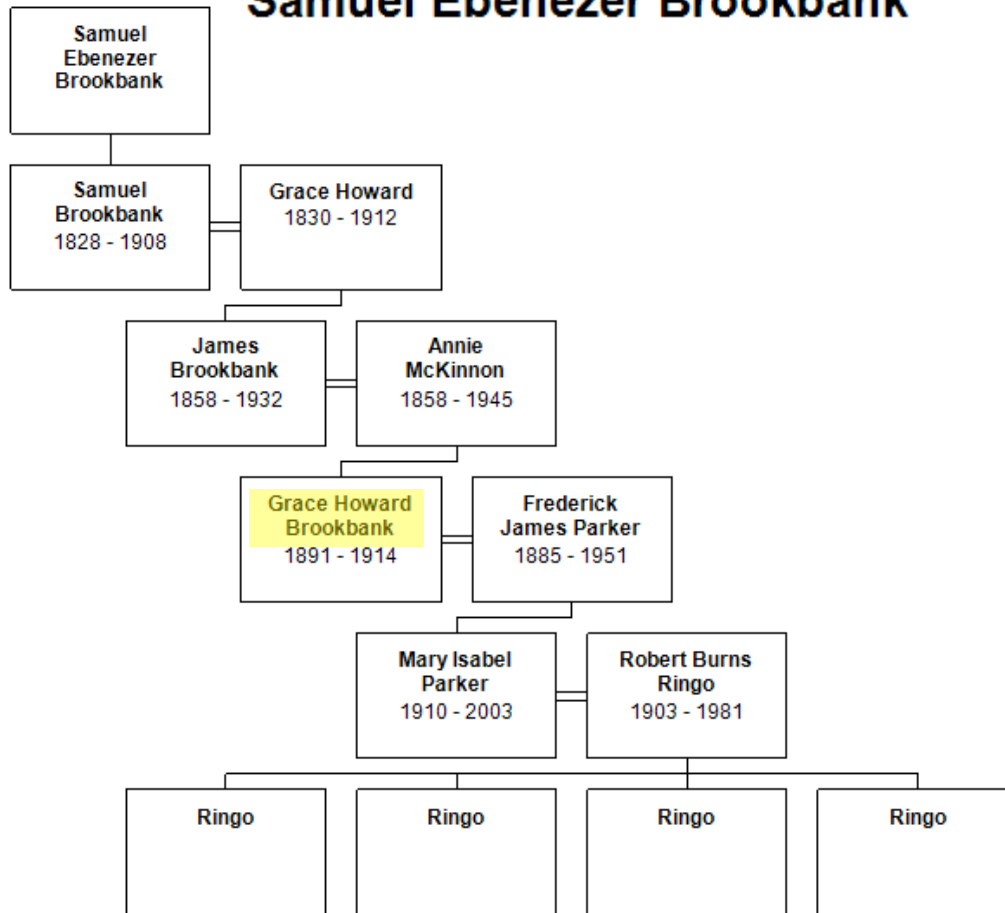

Descendant Chart for Samuel Ebenezer Brookbank

Outline Descendant Report for Samuel Ebenezer Brookbank

1. 1 Samuel Ebenezer Brookbank b: England
   + [unknown spouse]
2. ...2 Samuel Brookbank b: 21 Nov 1828 in County of Surrey, England, d: 25 Dec 1908 in Streetsville, Peel, ON, CAN
   + Grace Howard b: 18 Aug 1830 in Quebec, Quebec, PQ, CAN, m: 20 Nov 1850 in York Co., Ontario, Canada, d: 02 Jan 1912 in Streetsville, Peel, ON, CAN
3. .....3 James Brookbank b: 11 Jul 1858 in Streetsville, Peel, ON, CAN, d: 04 Dec 1932 in Bartlesville, Washington, OK
   + Annie McKinnon b: 15 Apr 1858 in Teeswater, Bruce, ON, CAN, m: 03 May 1881 in Wingham, Huron, ON, CAN, d: 11 Oct 1945 in Bartlesville, Washington, OK
4. .....4 Grace Howard Brookbank b: 06 Jun 1891 in Park Head, Bruce, ON, CAN, d: 11 Apr 1914 in Sec 33-71-2-W6th, Grande Prairie, , AB, CAN
   + Frederick James Parker b: 15 Aug 1885 in Warton, Bruce, ON, CAN, m: 30 Dec 1908 in Shallow Lake, Grey, ON, CAN, d: 03 Dec 1951 in Edmonton, Alberta, Canada
5. .....5 Mary Isabel Parker b: 10 Dec 1910 in Shallow Lake, Grey, ON, CAN, d: 25 Nov 2003 in Bartlesville, Washington, OK
   + Robert Burns Ringo b: 05 Oct 1903 in Nowata, Cooweescoowee District, Cherokee Nation, IT (now Nowata, Nowata, OK), m: 15 Jul 1933 in Caney, Montgomery, KS, d: 13 Apr 1981 in Bartlesville, Washington, OK
6. .....6 Ringo
7. .....6 Ringo
8. .....6 Ringo
9. .....6 Ringo